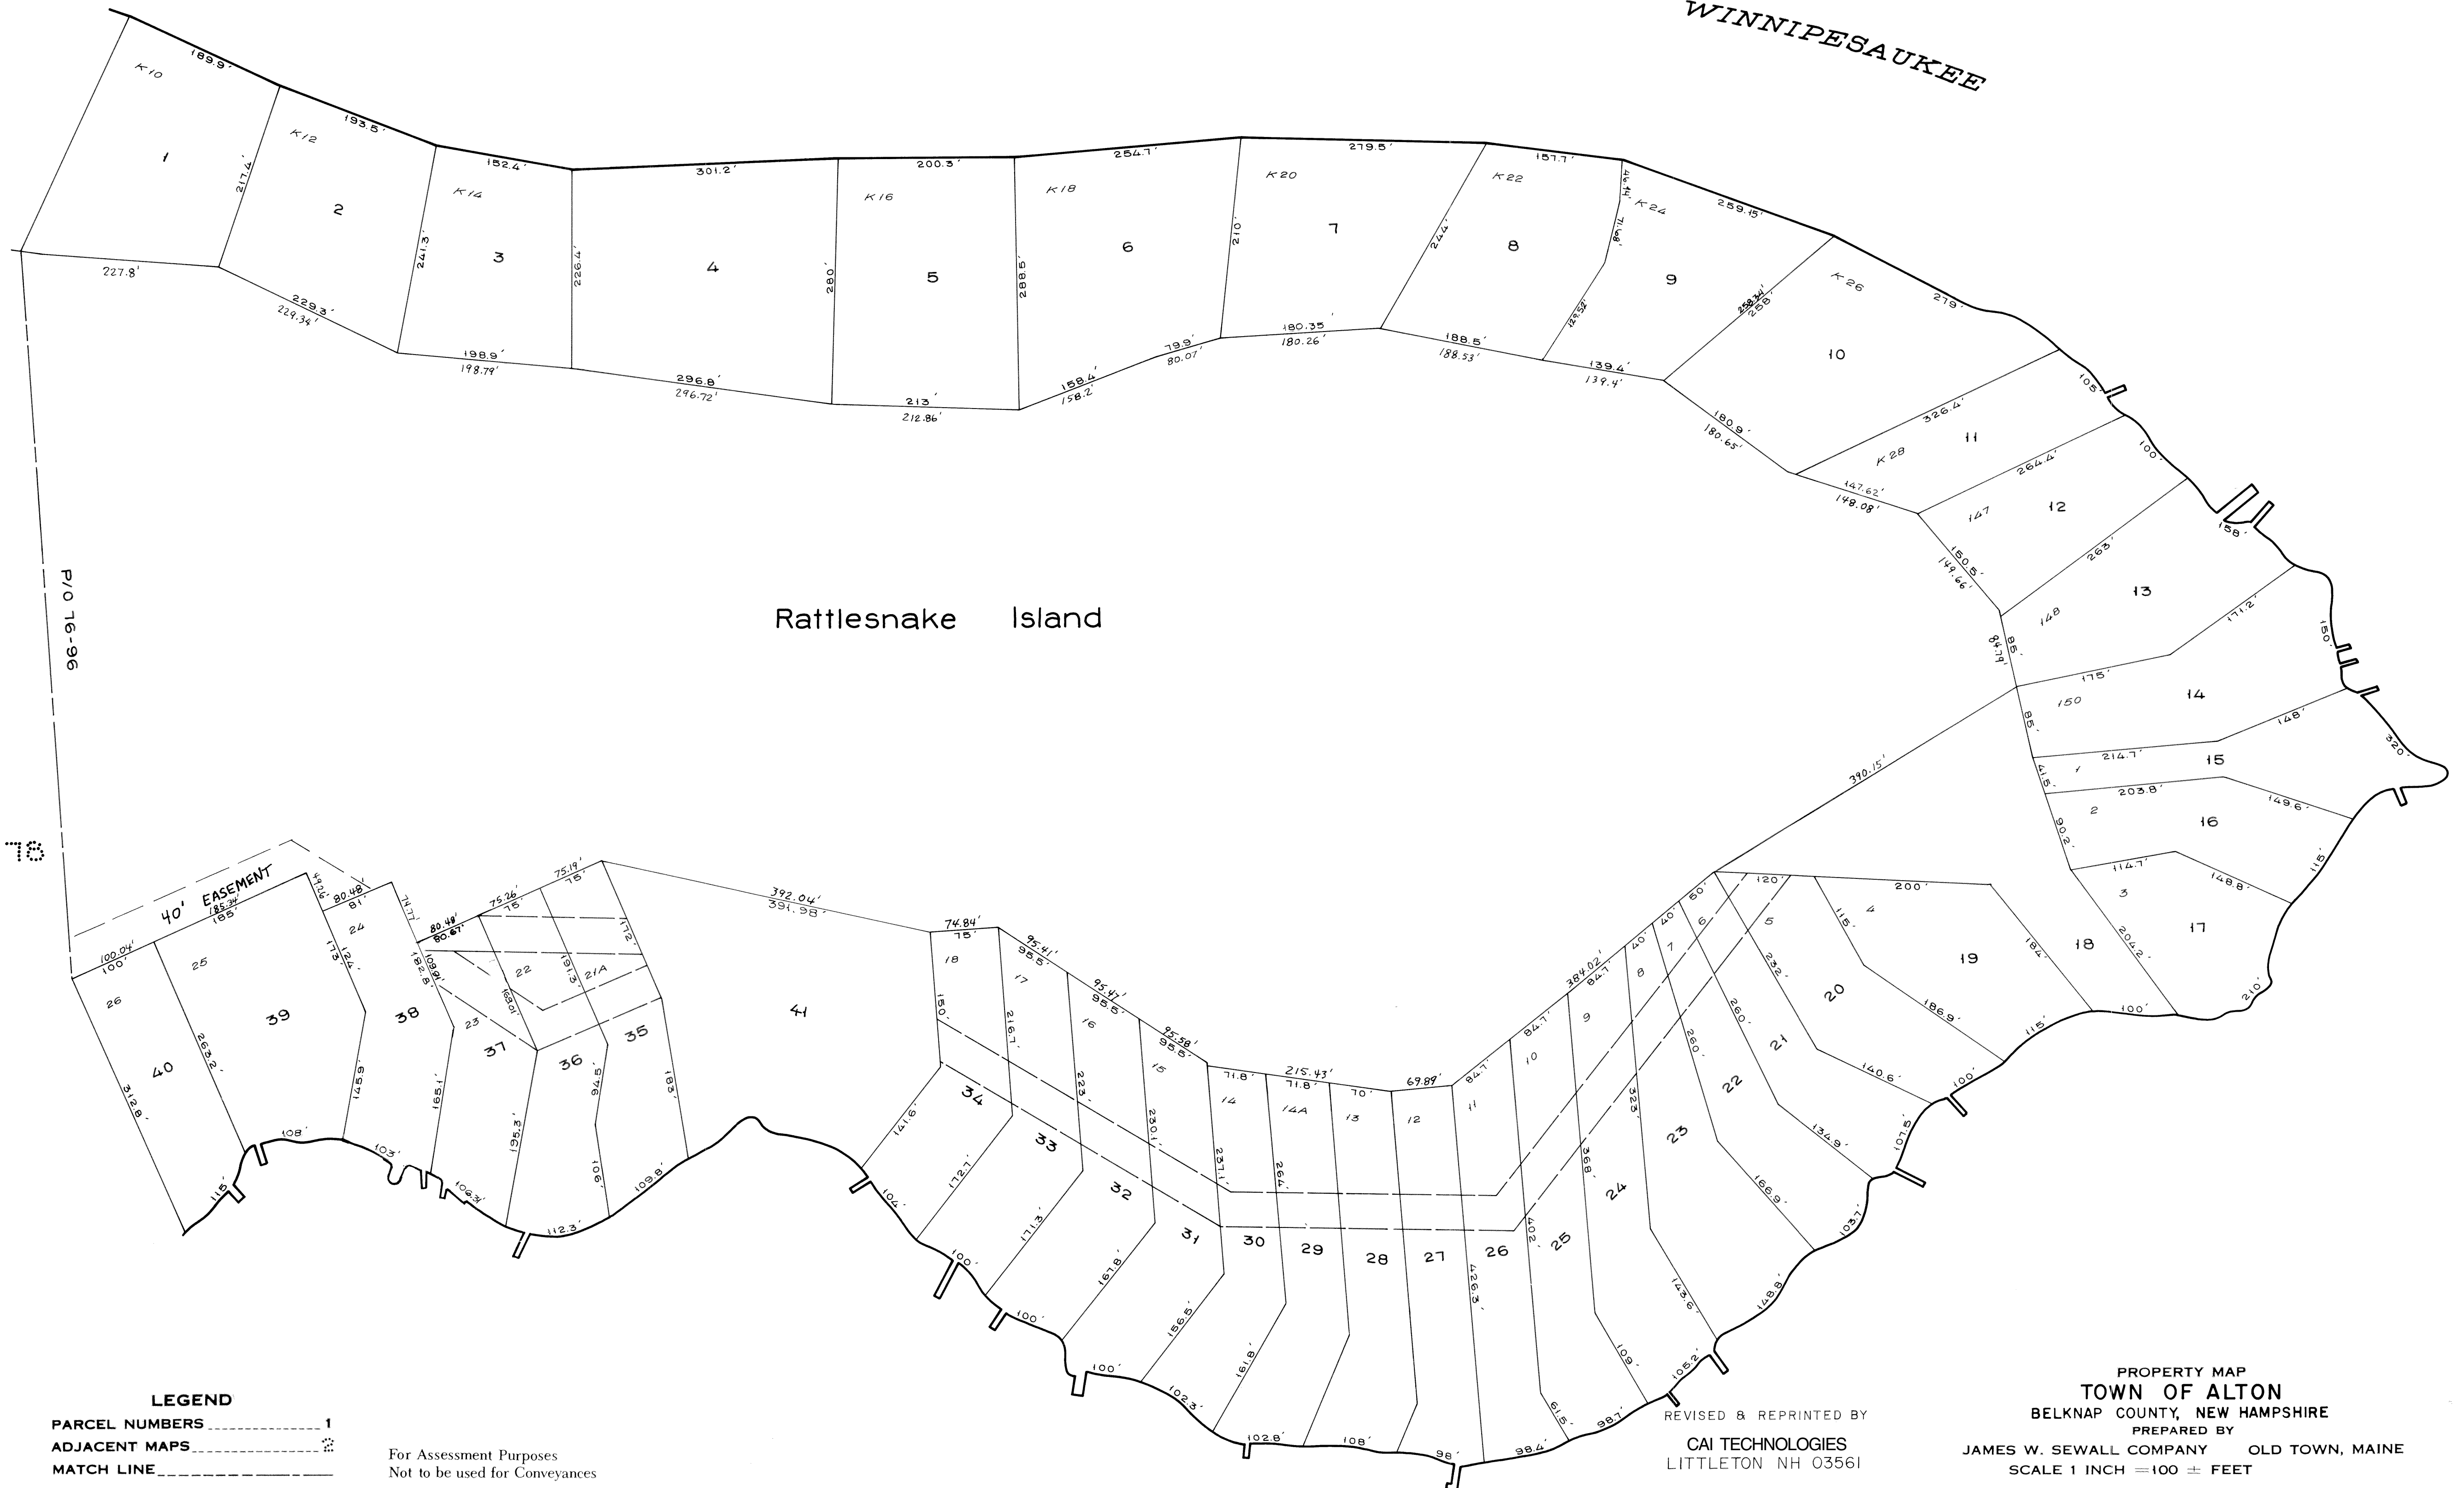

LAKE

WINNIPESAUKEE

Rattlesnake Island

LEGEND

- PARCEL NUMBERS 1
- ADJACENT MAPS 2
- MATCH LINE 3

For Assessment Purposes
Not to be used for Conveyances

REVISED & REPRINTED BY
CAI TECHNOLOGIES
LITTLETON NH 03561

PROPERTY MAP
TOWN OF ALTON
BELKNAP COUNTY, NEW HAMPSHIRE
PREPARED BY
JAMES W. SEWALL COMPANY OLD TOWN, MAINE
SCALE 1 INCH = 100 ± FEET