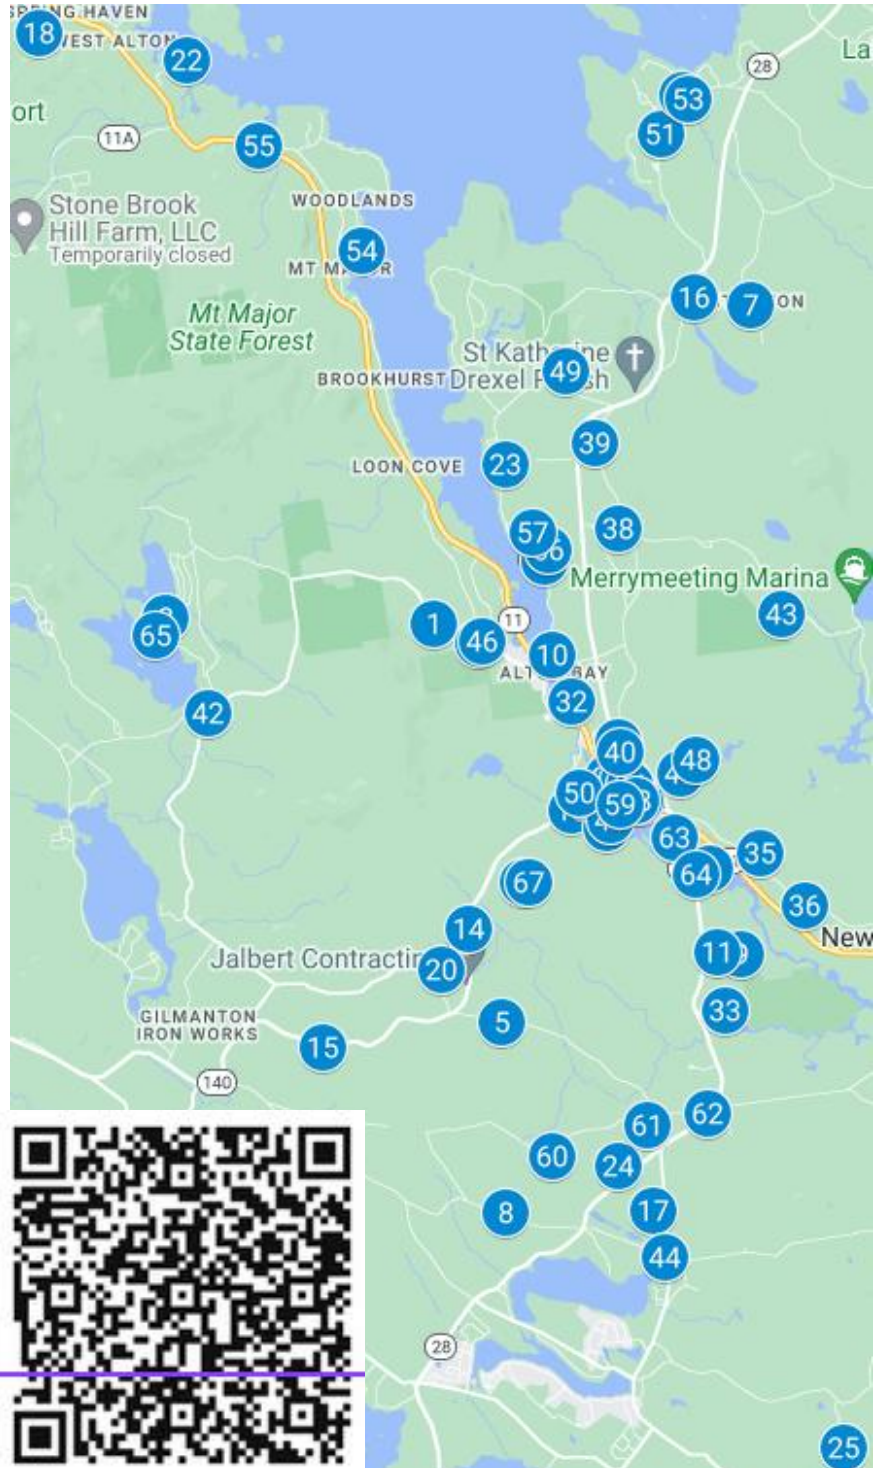

## CLOTHING SWAP

The Parks and Recreation Department has been collecting clothes donated by the community to display for free during the Town Wide Yard Sale! Located at the Pearson Road Community Center (Senior Center) at **7 Pearson Road, 8:00am-12:00pm**. Please come and take what you need! We will also have a Parks and Recreation Info booth with yard sale maps, and information on our programs.

# **2024 ALTON TOWN WIDE YARD SALE**

1. 99 Alton Mountain Rd	36. 283 New Durham Rd
2. 197 Alton Shores Rd	37. 65 Old Wolfeboro Rd
3. 39 Baxter Pl	38. 507 Old Wolfeboro Rd
4. 7 Church St	39. 675 Old Wolfeboro Rd
5. 90 Coffin Brook Rd	<b>40. 7 Pearson Rd</b>
6. 4 Dan Kelley Dr	41. 34 Pine St
7. 365 Drew Hill Rd	42. 303 Places Hill Rd
8. 160 Dudley Dr	43. 346 Powder Hill Rd
9. 46 Eagles Way	44. 154 Prospect Mountain Rd
10. 46 East Side Dr	45. 173 Rand Hill Rd
11. 20 Falcon Dr	46. 186 Rand Hill Rd
12. 27 Frank C Gilman Hwy	47. 80 Range Rd
13. 122 Frank C Gilman Hwy	48. 137 Range Rd
14. 432 Frank C Gilman Hwy	49. 64 Ridge Rd
15. 865 Frank C Gilman Hwy	50. 17 Riverside Dr
16. 139 Gilman's Corner Rd	51. 286 Roberts Cove Rd
17. 180 Ham Woods Rd	52. 399 Roberts Cove Rd
18. 35 Hermit Rd	53. 400 Roberts Cove Rd
19. 48 Heron Point Rd	54. 23 Roger St
20. 84 Horne Rd	55. 74 Rte 11-D
21. 9 Hutchins Cir	56. 20 Sanctuary Ln
22. 5 Lamprey Ledge Rd	57. 65 Sanctuary Ln
23. 19 Leigh Dr	58. 5 School St
24. 88 Linwood Dr	59. 33 School St
25. 93 Lockes Corner Rd	60. 250 Stockbridge Corner Rd
26. 76 Main St	61. 446 Stockbridge Corner Rd
27. 100 Main St	62. 568 Stockbridge Corner Rd
28. 115 Main St	63. 32 Suncook Valley Rd
29. 120 Main St	64. 111 Suncook Valley Rd
30. 134 Main St	65. 3 Sunset Shore Dr
31. 138 Main St	66. 68 Youngtown Rd
32. 322 Main St	67. 84 Youngtown Rd
33. 53 Mallard Dr	
34. 2 Monument Sq	
35. 161 New Durham Rd	