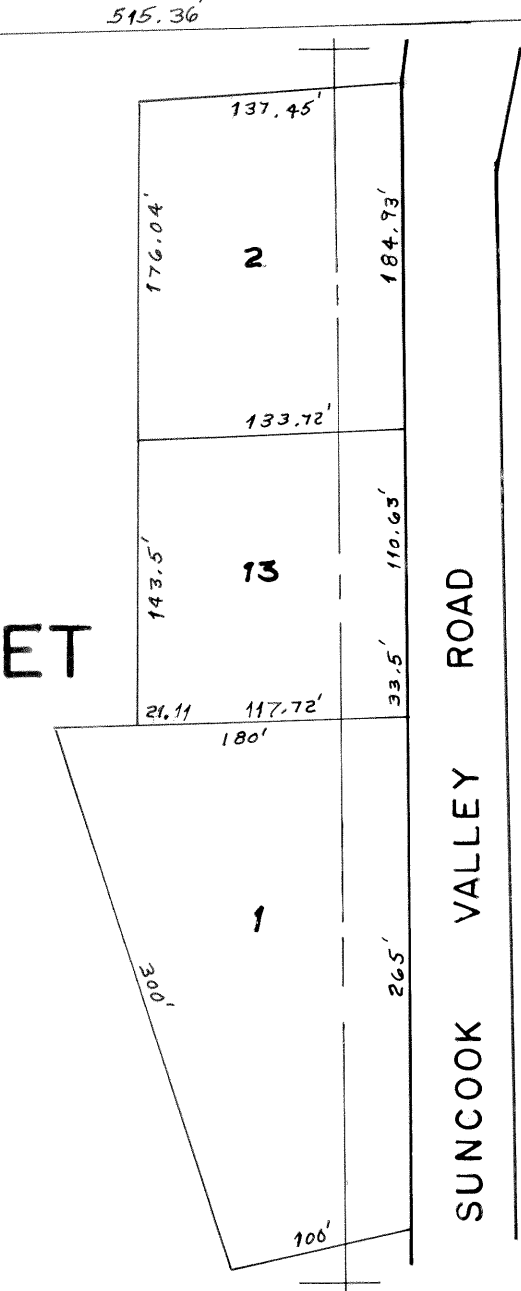

SEE INSET 2 3

SUNCOOK VALLEY ROAD

INSET

NO PARCEL 8, 9

LEGEND
 PARCEL NUMBERS 1
 ADJACENT MAPS
 MATCH LINE
 For Assessment Purposes
 Not to be used for Conveyances

REVISED & REPRINTED BY
 CAI TECHNOLOGIES
 LITTLETON NH 03561

PROPERTY MAP
TOWN OF ALTON
 BELKNAP COUNTY, NEW HAMPSHIRE
 PREPARED BY
 JAMES W. SEWALL COMPANY OLD TOWN, MAINE
 SCALE 1 INCH = 100 ± FEET