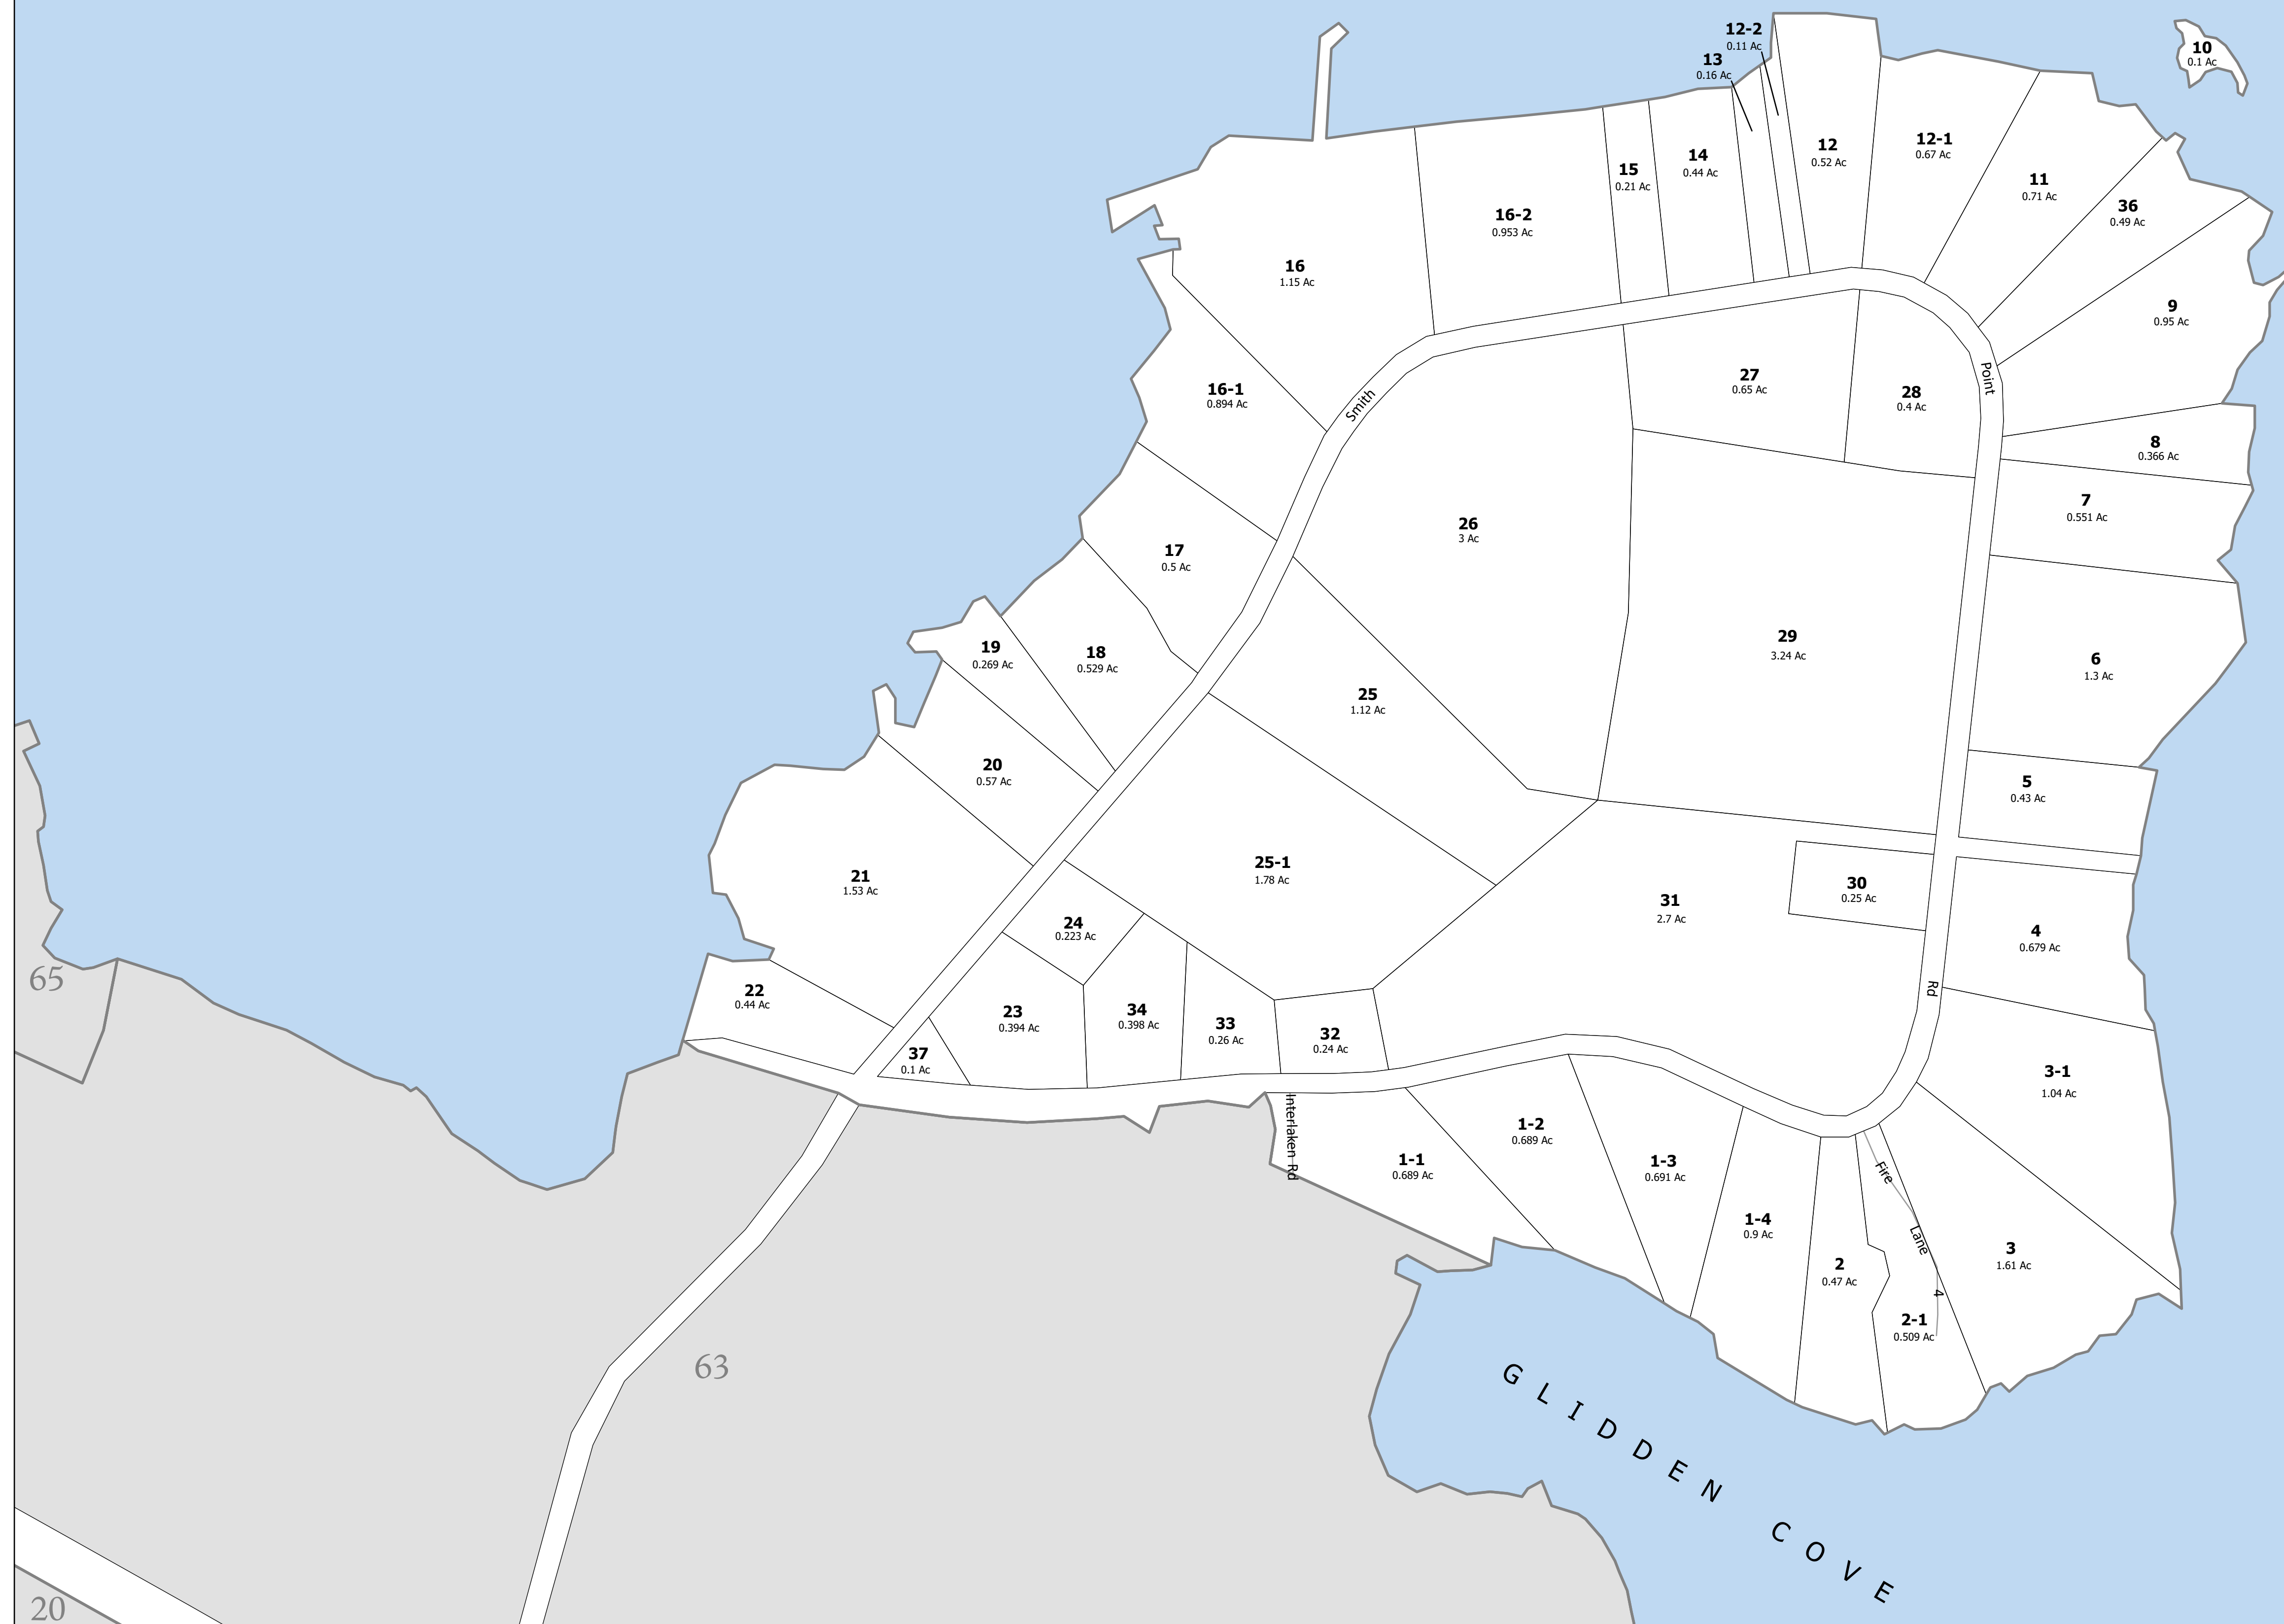

L A K E W I N N I P E S A U K E E

Legend

Text	Tax Map Number	Parcel	Streams
Text	Parcel Number	Parcel	Side Streets
Text	Parcel Size	Waterbody	Town Line

Disclaimer: This map is for assessment purposes only. It is not valid for legal description or conveyance.

Town of Alton

Tax Map 64

Property Map - Tax Map 64
for
Town of Alton, Belknap County, N.H
revised and reprinted by
Barton & Loguidice, Glastonbury, C.T.