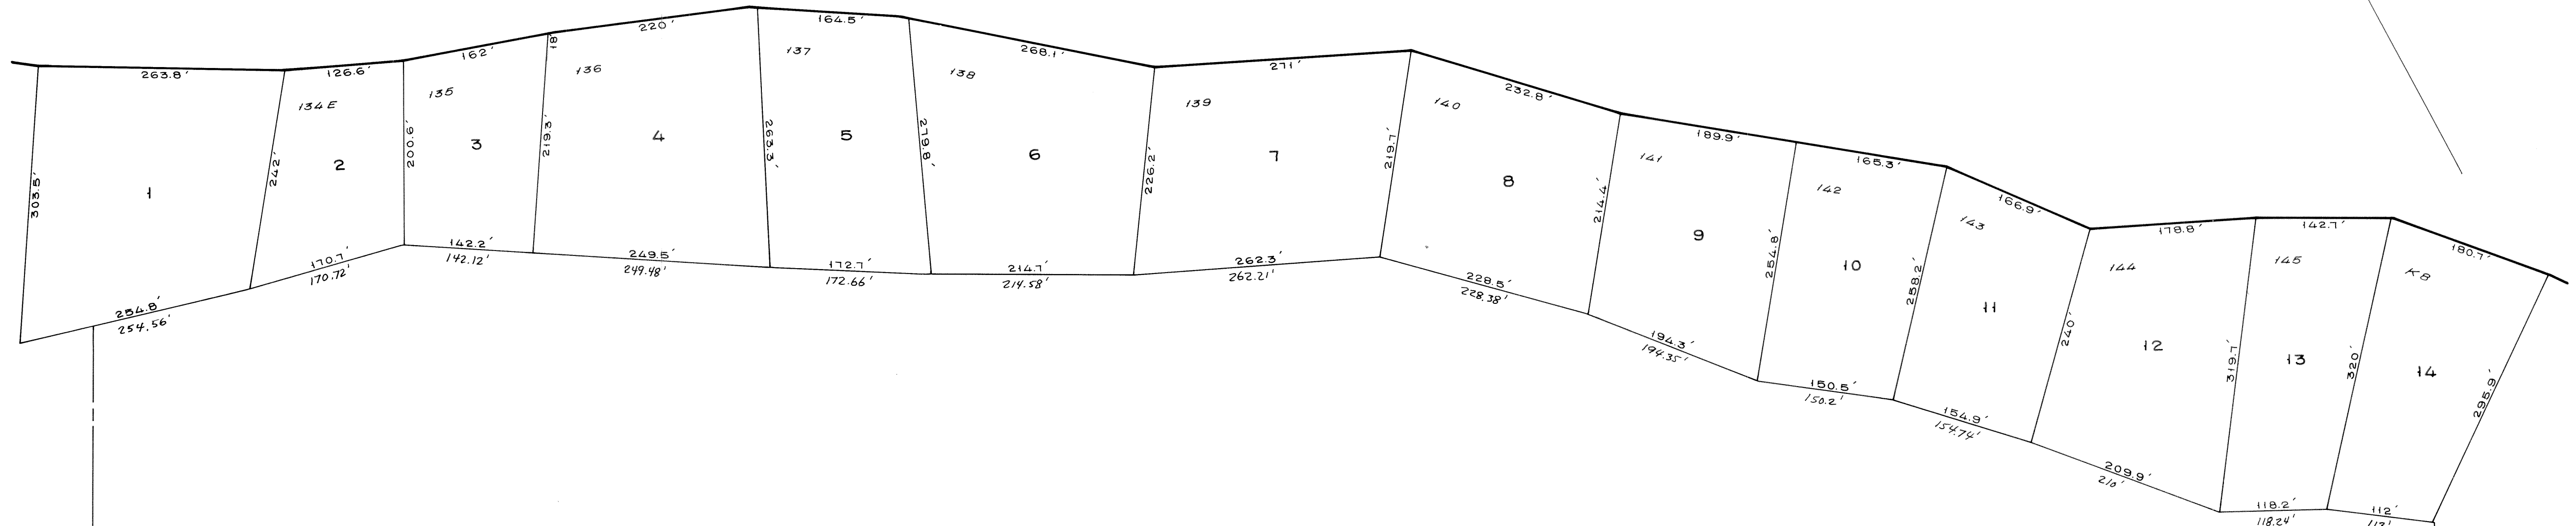

LAKE

WINNIPESAUKEE

Rattlesnake Island

LAKE

WINNIPESAUKEE

P/O 76-96

76

79

LEGEND
 PARCEL NUMBERS 1
 ADJACENT MAPS 2
 MATCH LINE 3

For Assessment Purposes
Not to be used for Conveyances

REVISED & REPRINTED
CAI TECHNOLOGIES
LITTLETON NH 03561

PROPERTY MAP
TOWN OF ALTON
 BELKNAP COUNTY, NEW HAMPSHIRE
 PREPARED BY
 JAMES W. SEWALL COMPANY OLD TOWN, MAINE
 SCALE 1 INCH = 100 ± FEET