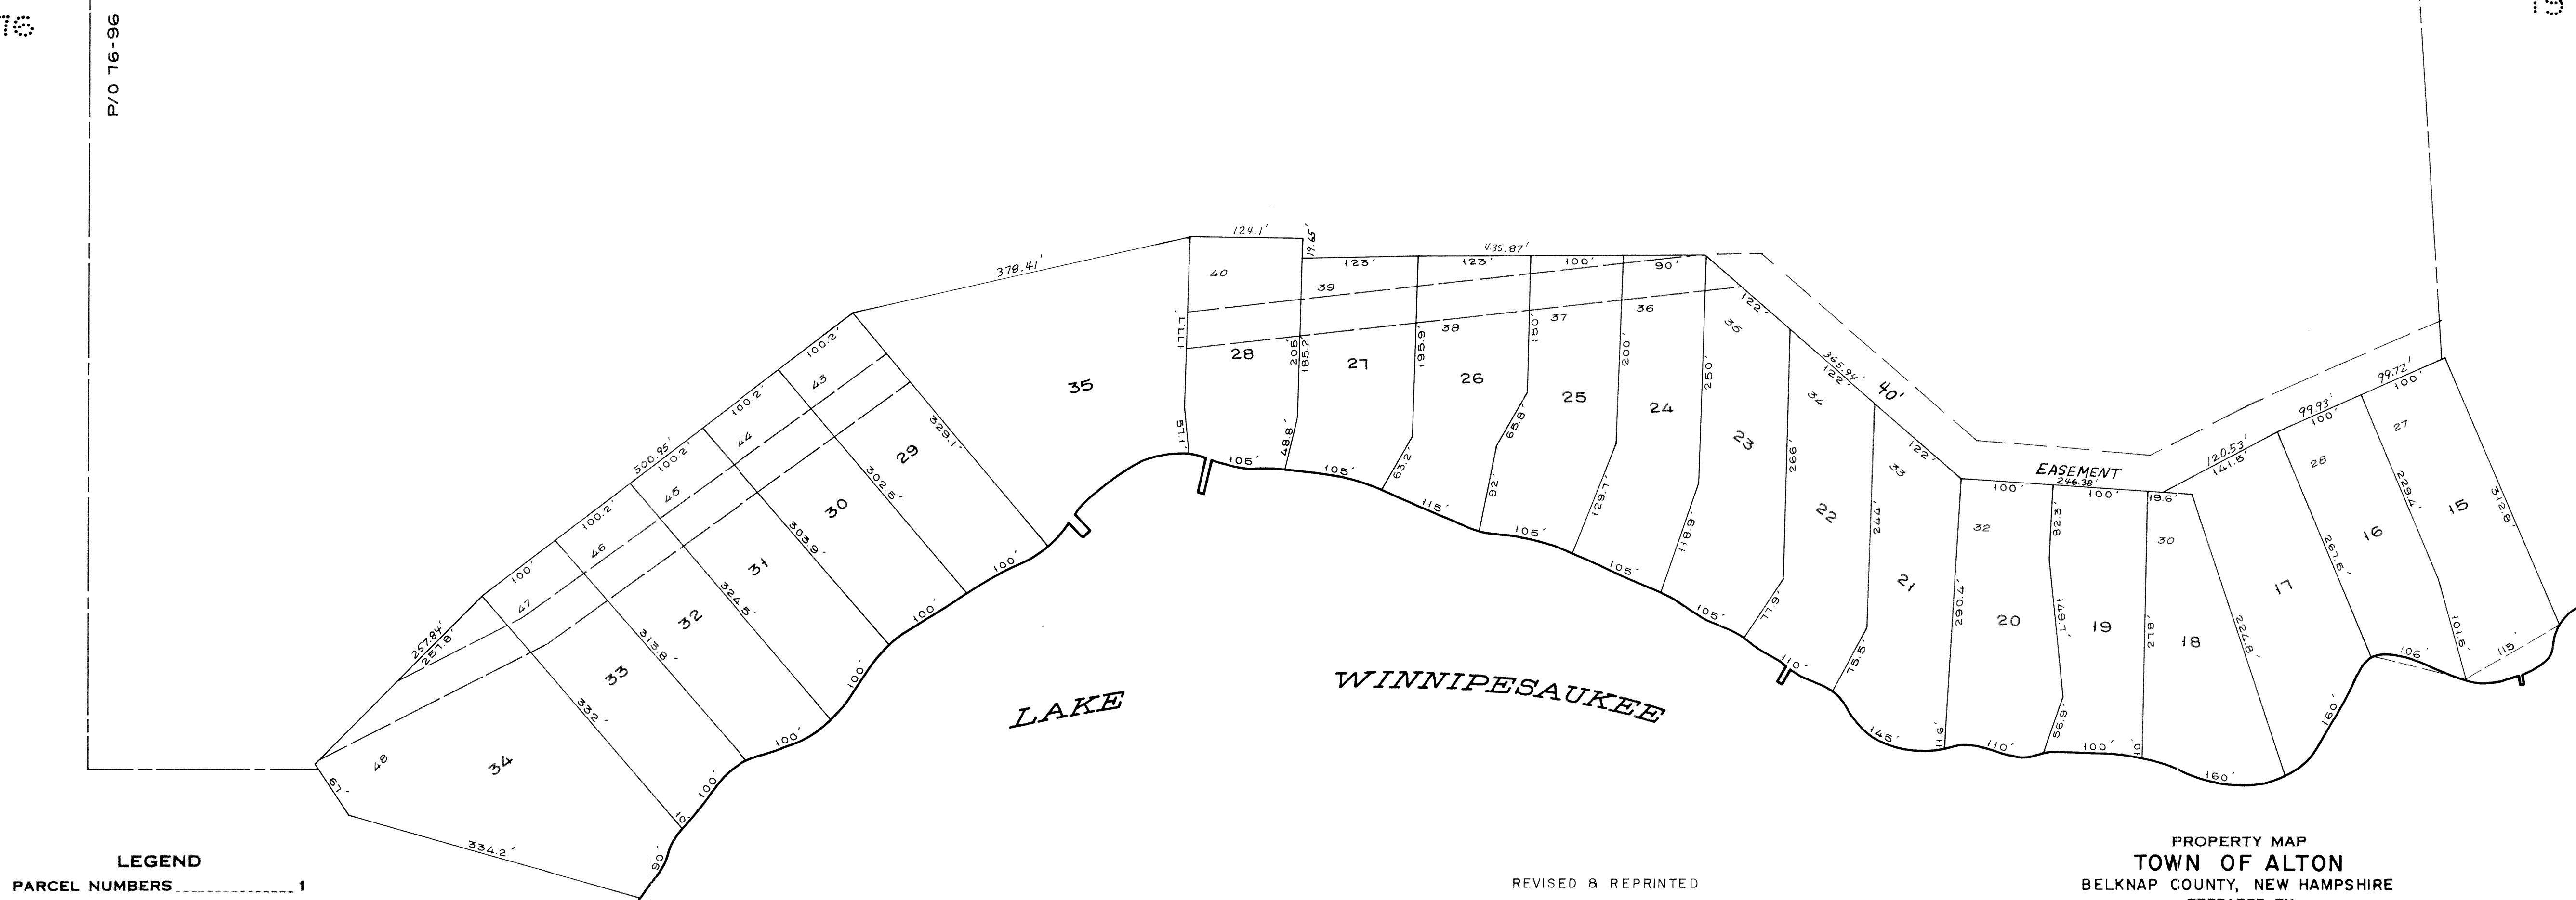

LAKE

WINNIPESAUKEE

Rattlesnake Island

LAKE

WINNIPESAUKEE

P/O 76-96

76

79

LEGEND
 PARCEL NUMBERS 1
 ADJACENT MAPS 2
 MATCH LINE 3

For Assessment Purposes
Not to be used for Conveyances

REVISED & REPRINTED
CAI TECHNOLOGIES
LITTLETON NH 03561

PROPERTY MAP
TOWN OF ALTON
 BELKNAP COUNTY, NEW HAMPSHIRE
 PREPARED BY
 JAMES W. SEWALL COMPANY OLD TOWN, MAINE
 SCALE 1 INCH = 100 ± FEET