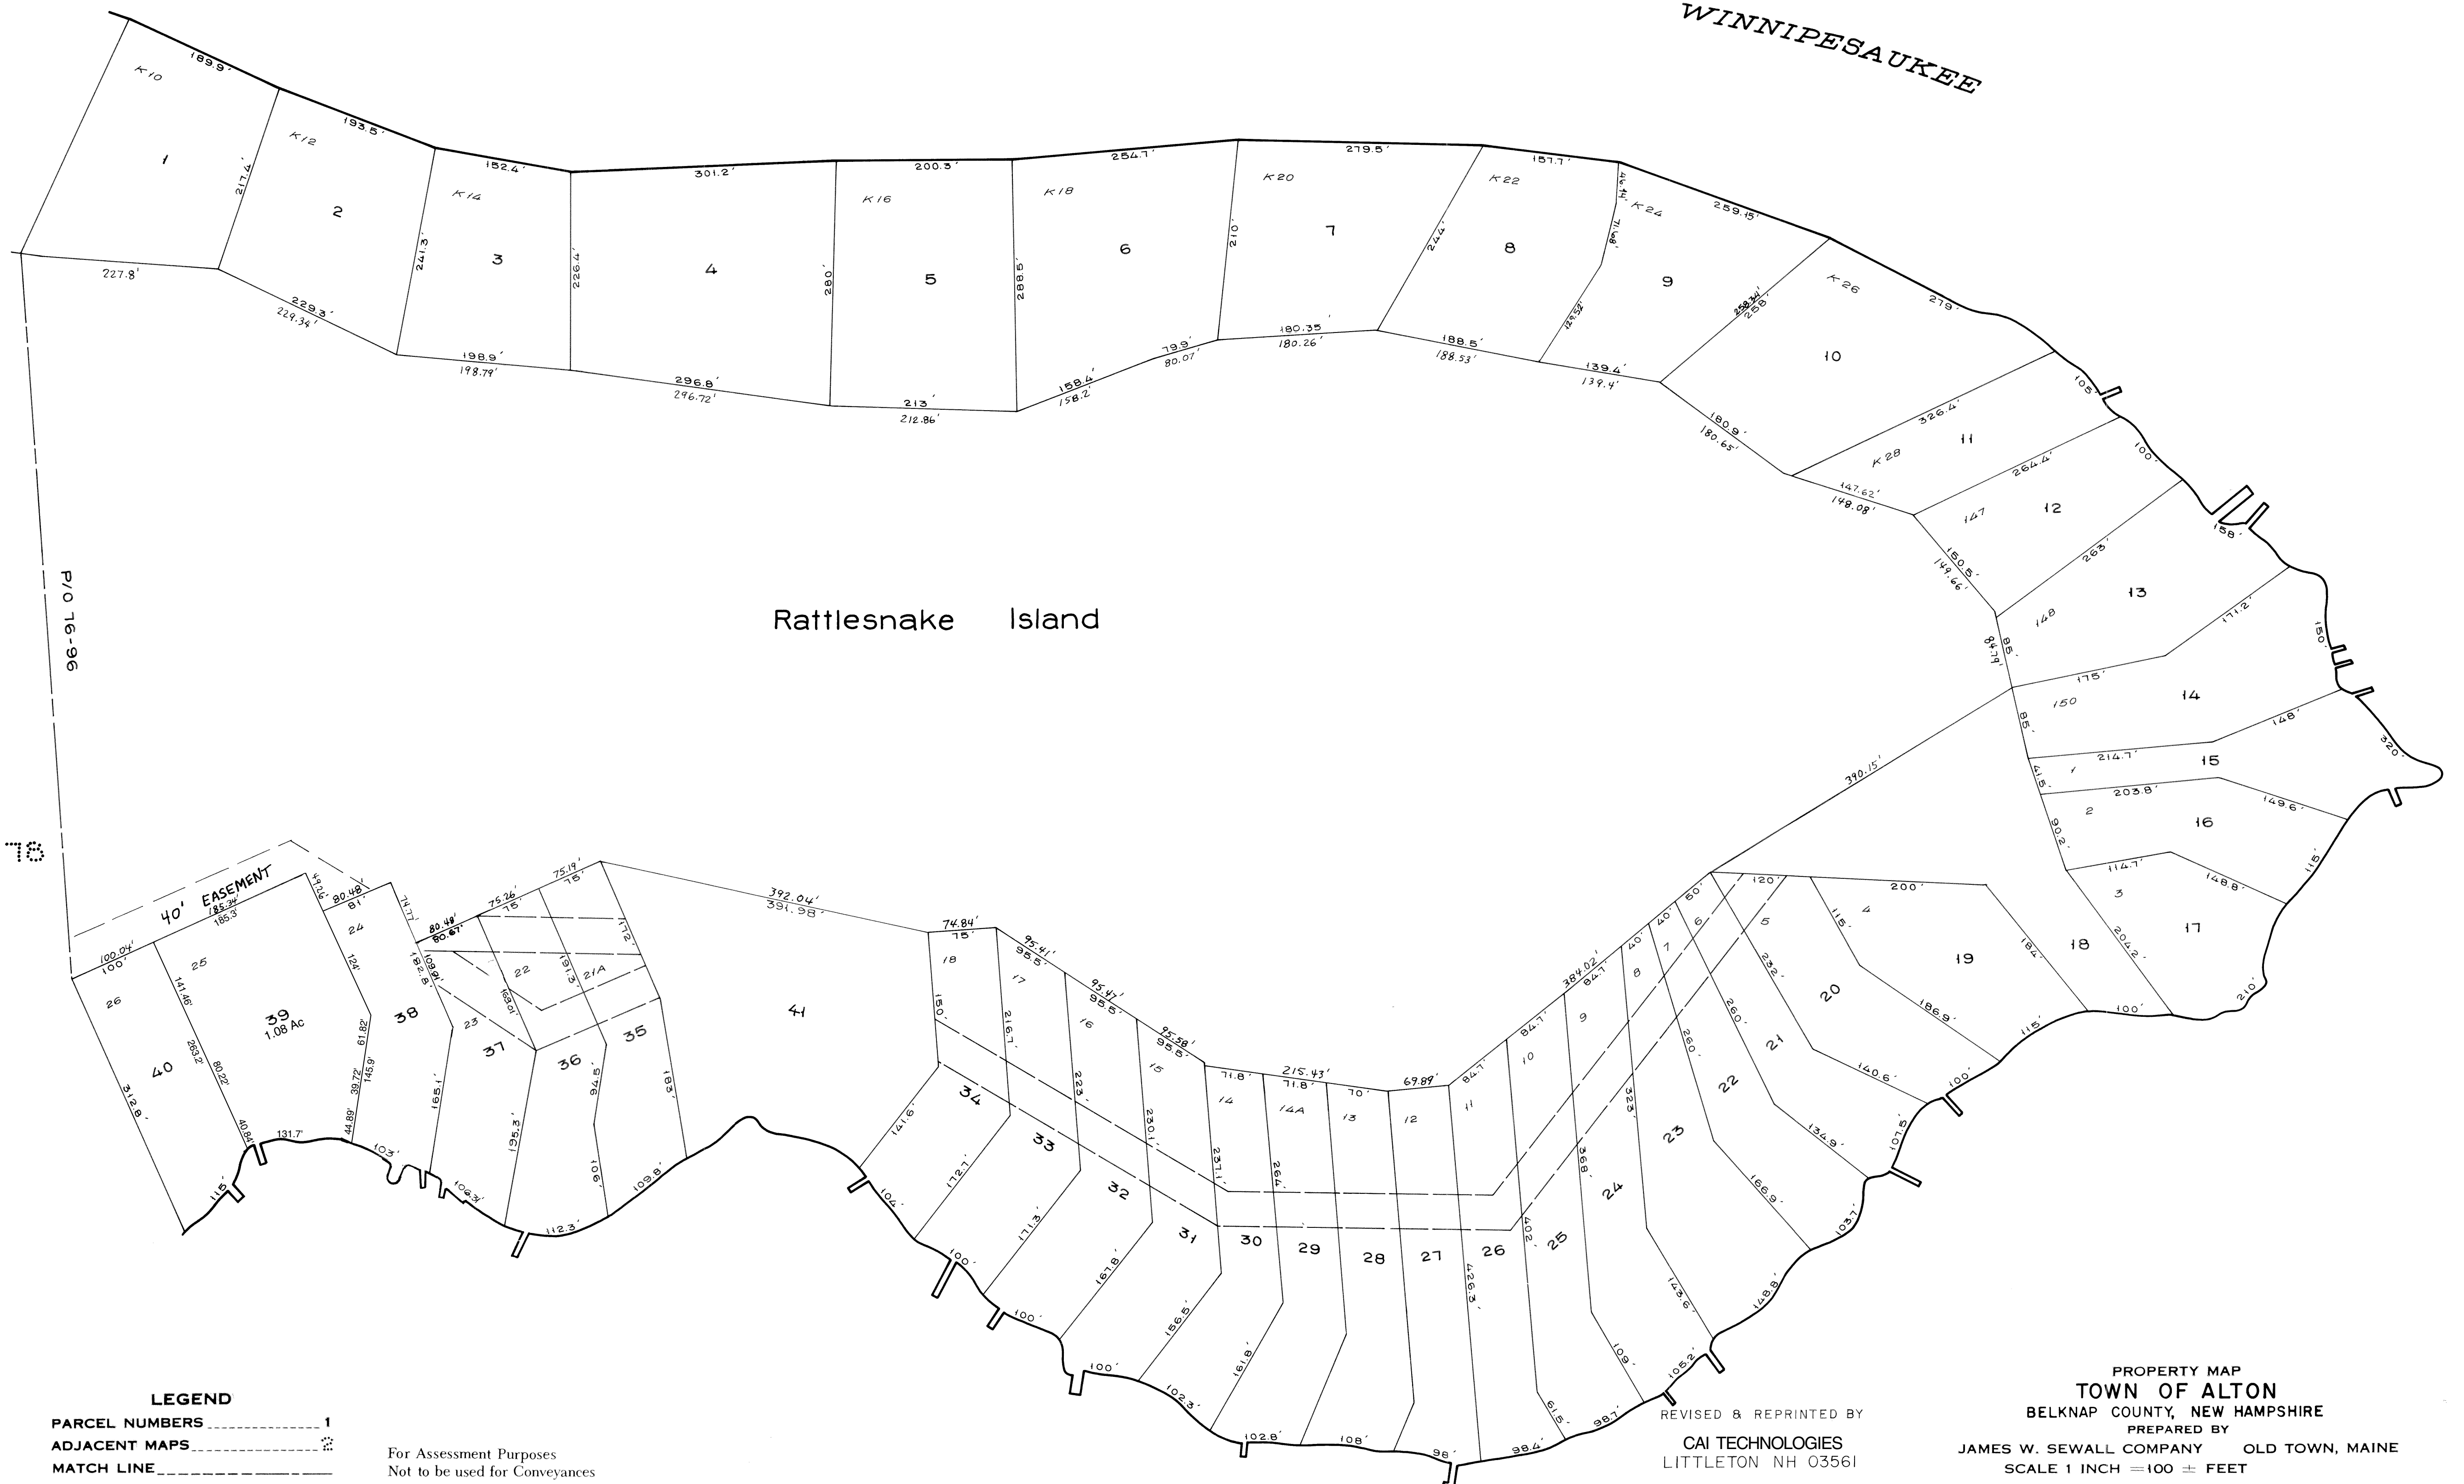

LAKE

WINNIPESAUKEE

Rattlesnake Island

P/O 16-96

78

LEGEND

- PARCEL NUMBERS ..... 1
- ADJACENT MAPS ..... 2
- MATCH LINE ..... 3

For Assessment Purposes  
Not to be used for Conveyances

REVISED & REPRINTED BY  
CAI TECHNOLOGIES  
LITTLETON NH 03561

PROPERTY MAP  
TOWN OF ALTON  
BELKNAP COUNTY, NEW HAMPSHIRE  
PREPARED BY  
JAMES W. SEWALL COMPANY OLD TOWN, MAINE  
SCALE 1 INCH = 100 ± FEET