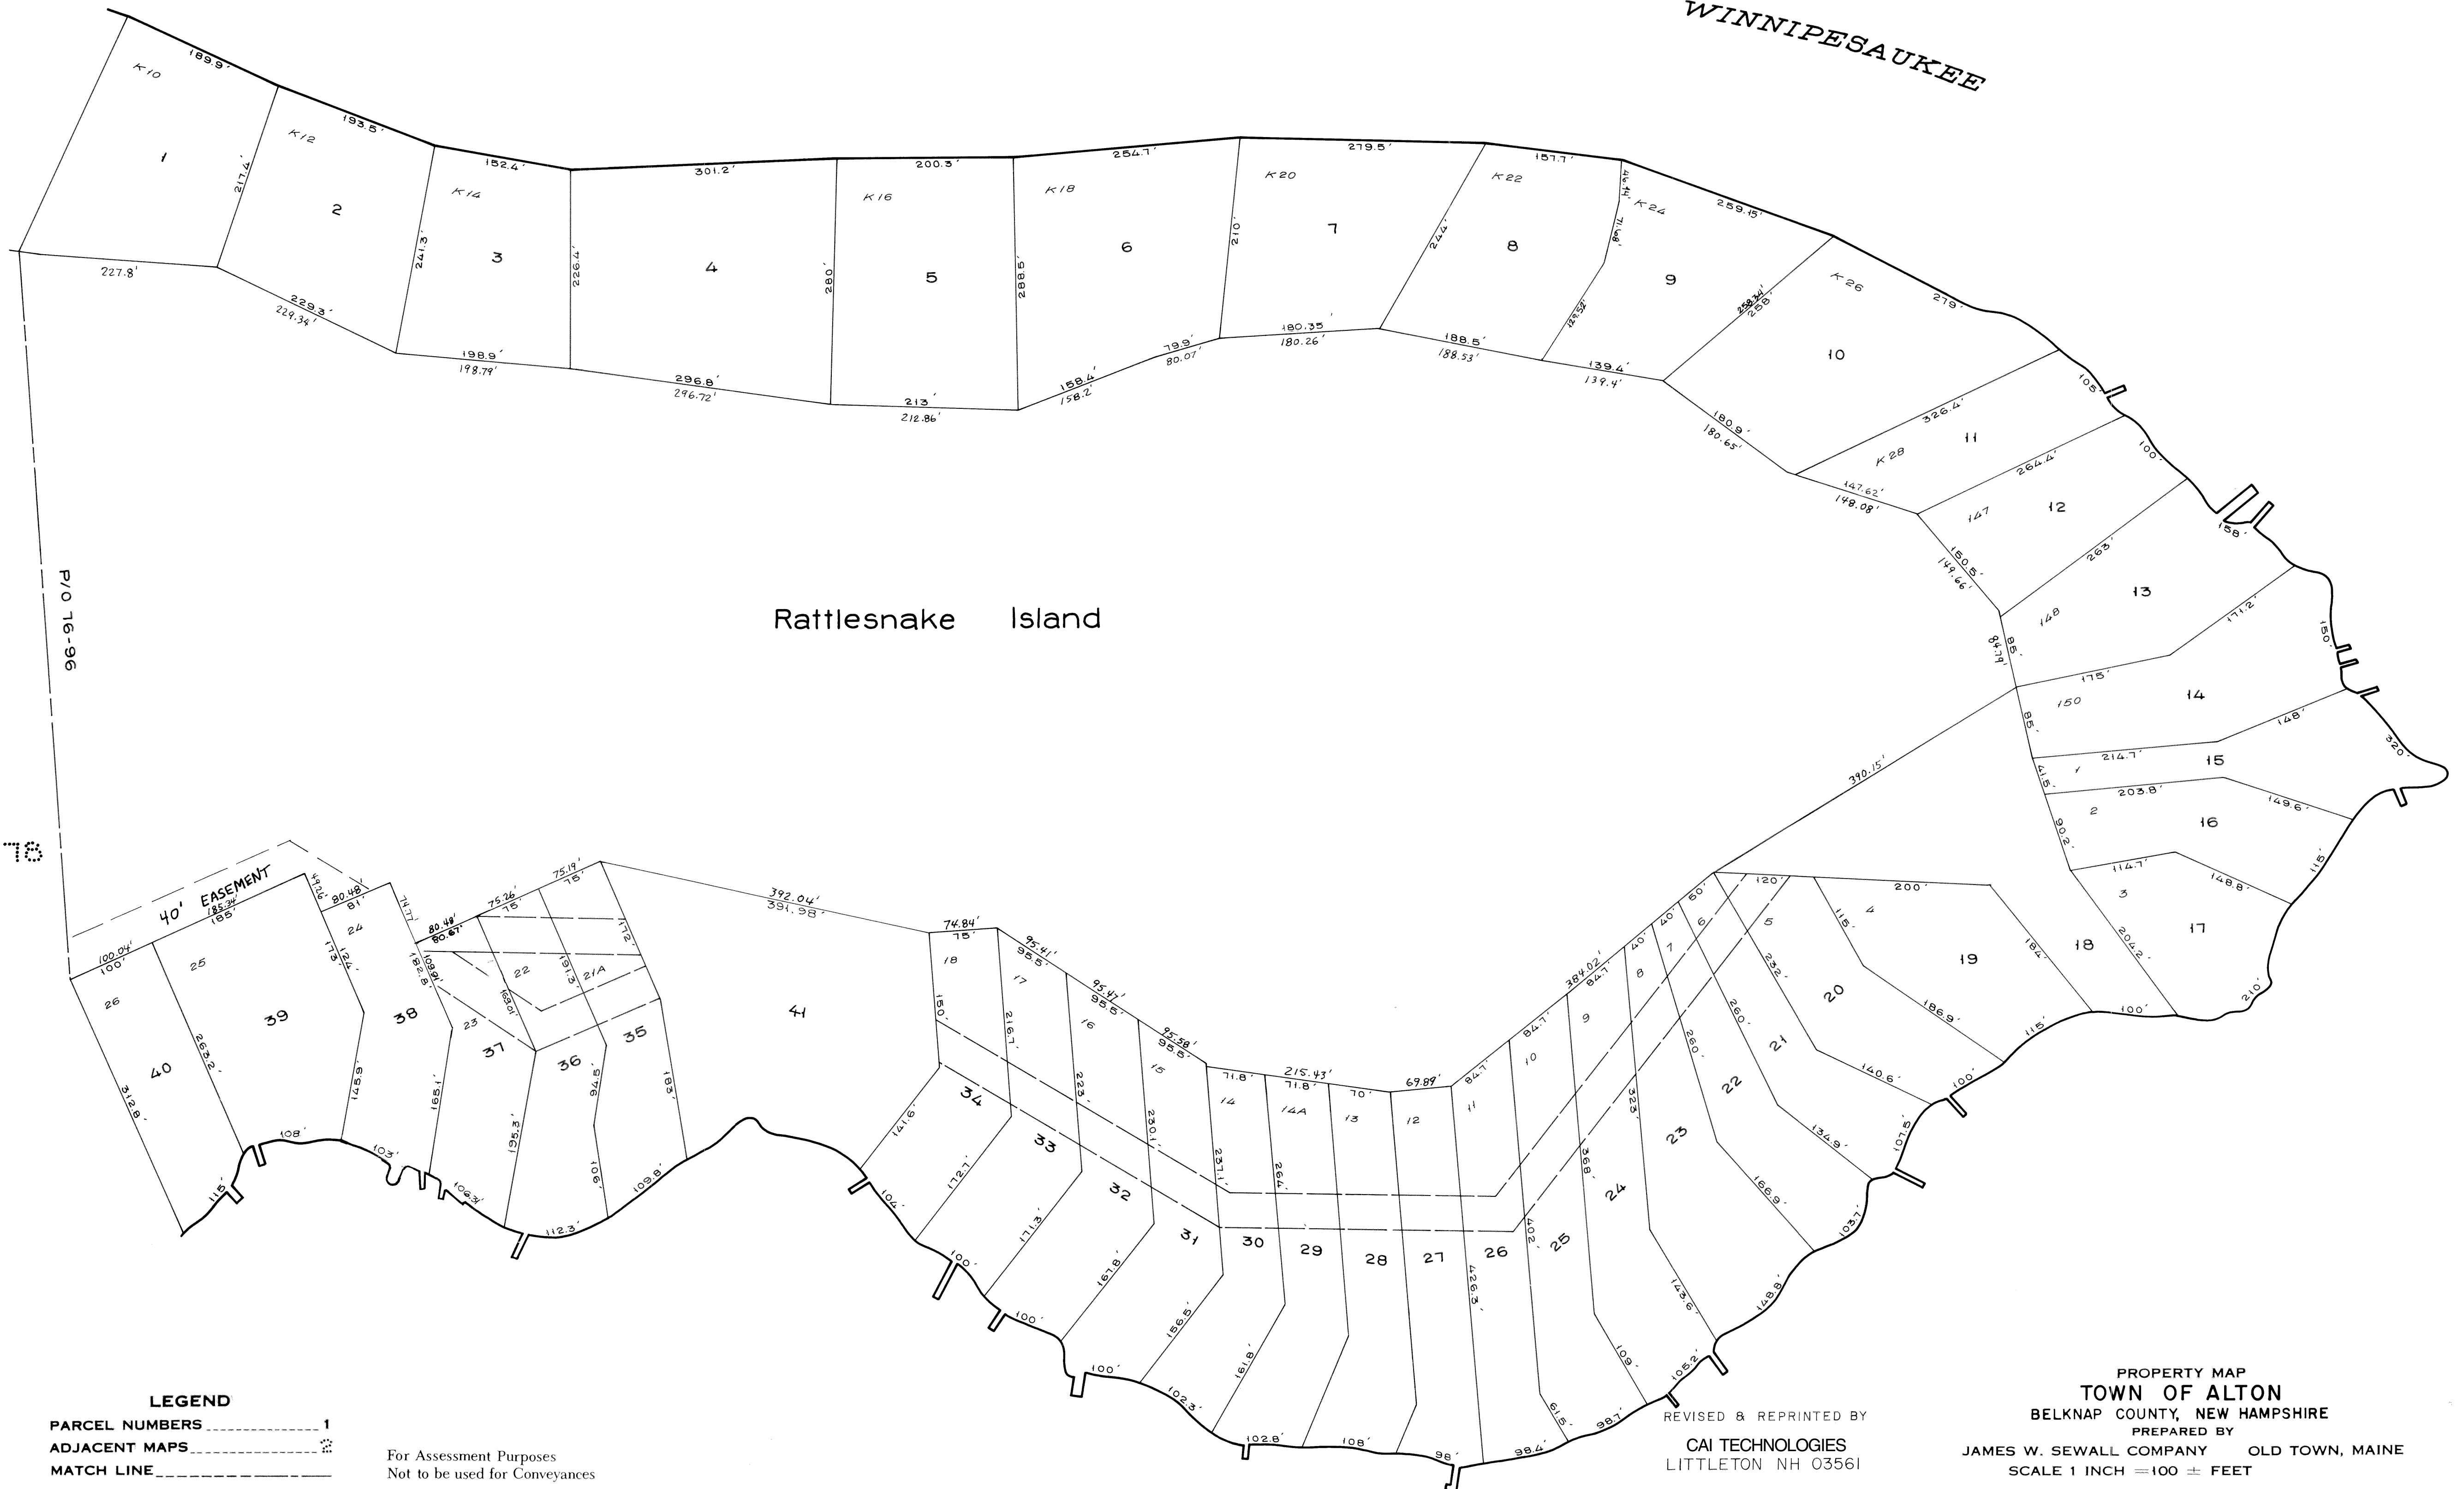

LAKE

WINNIPESAUKEE

Rattlesnake Island

LEGEND

- PARCEL NUMBERS 1
- ADJACENT MAPS 2
- MATCH LINE 3

For Assessment Purposes
Not to be used for Conveyances

REVISED & REPRINTED BY
CAI TECHNOLOGIES
LITTLETON NH 03561

PROPERTY MAP
TOWN OF ALTON
BELKNAP COUNTY, NEW HAMPSHIRE
PREPARED BY
JAMES W. SEWALL COMPANY OLD TOWN, MAINE
SCALE 1 INCH = 100 ± FEET