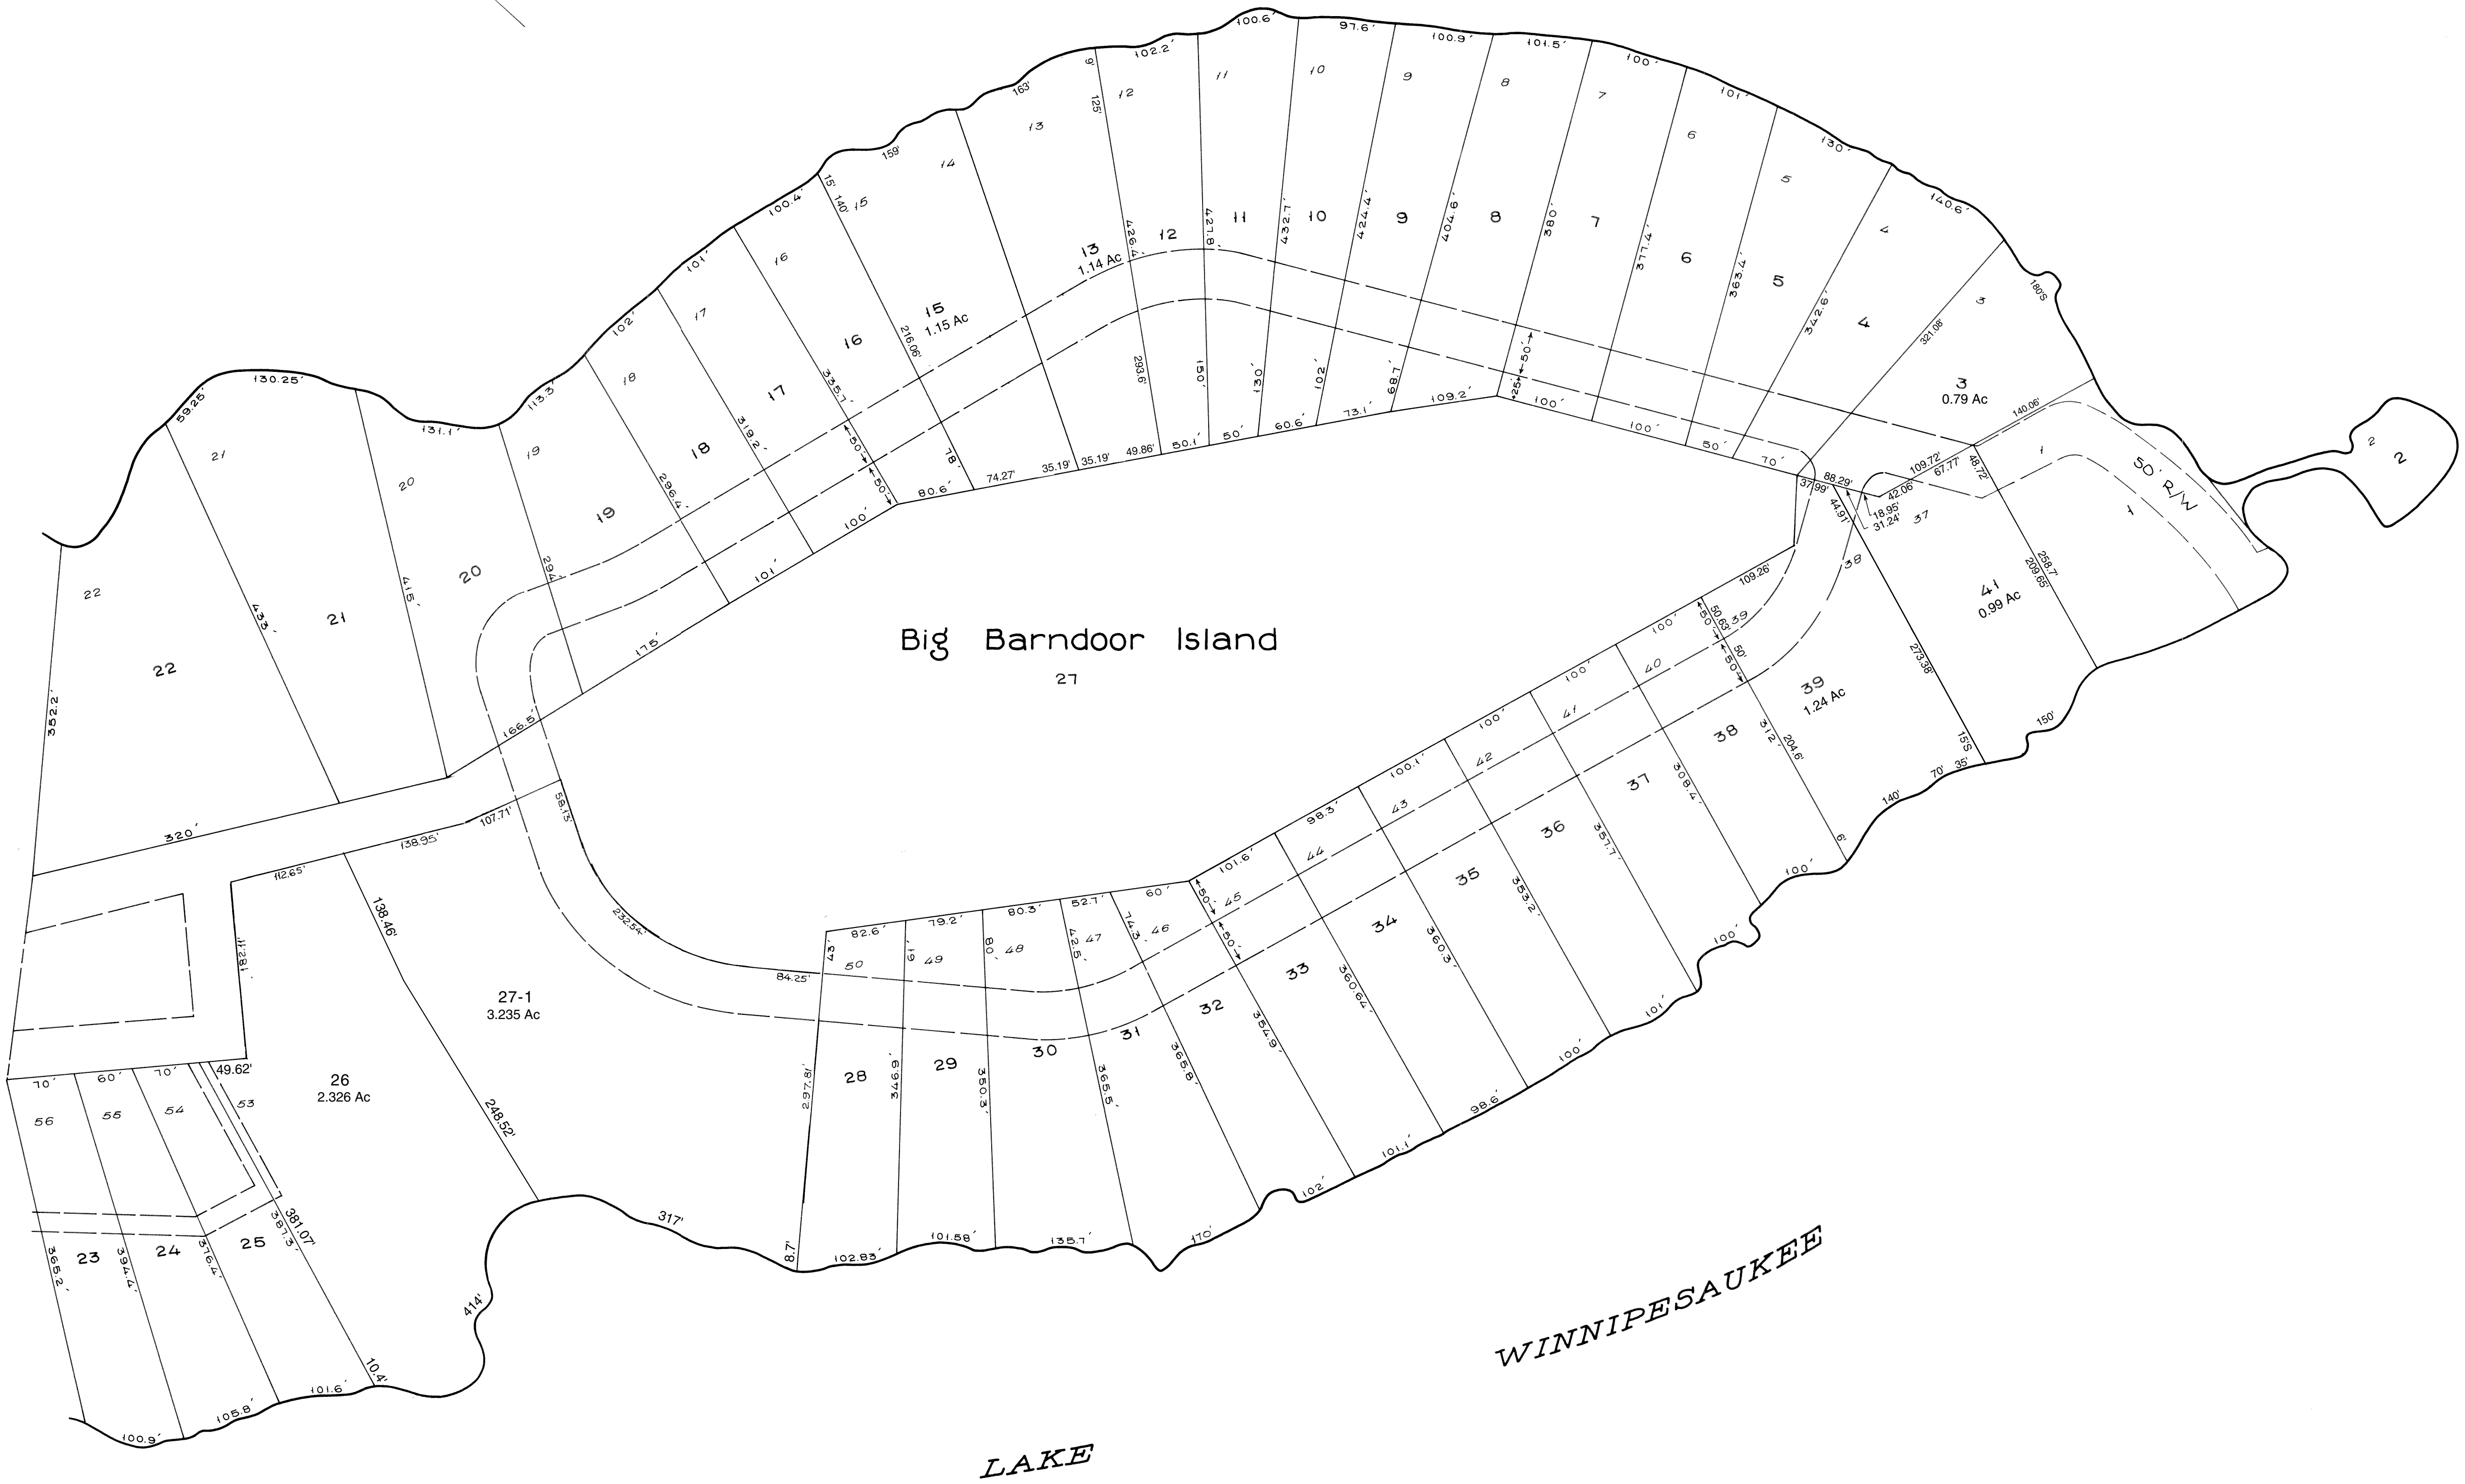

WINNIPESAUKEE

LAKE

Big Barndoor Island

27

84

WINNIPESAUKEE

LAKE

NO PARCEL 14, 40

LEGEND

PARCEL NUMBERS 1

ADJACENT MAPS 2

MATCH LINE 3

For Assessment Purposes
Not to be used for Conveyances

REVISED & REPRINTED BY
CAI TECHNOLOGIES
LITTLETON NH 03561

PROPERTY MAP
TOWN OF ALTON
BELKNAP COUNTY, NEW HAMPSHIRE
PREPARED BY
JAMES W. SEWALL COMPANY OLD TOWN, MAINE
SCALE 1 INCH = 100 ± FEET