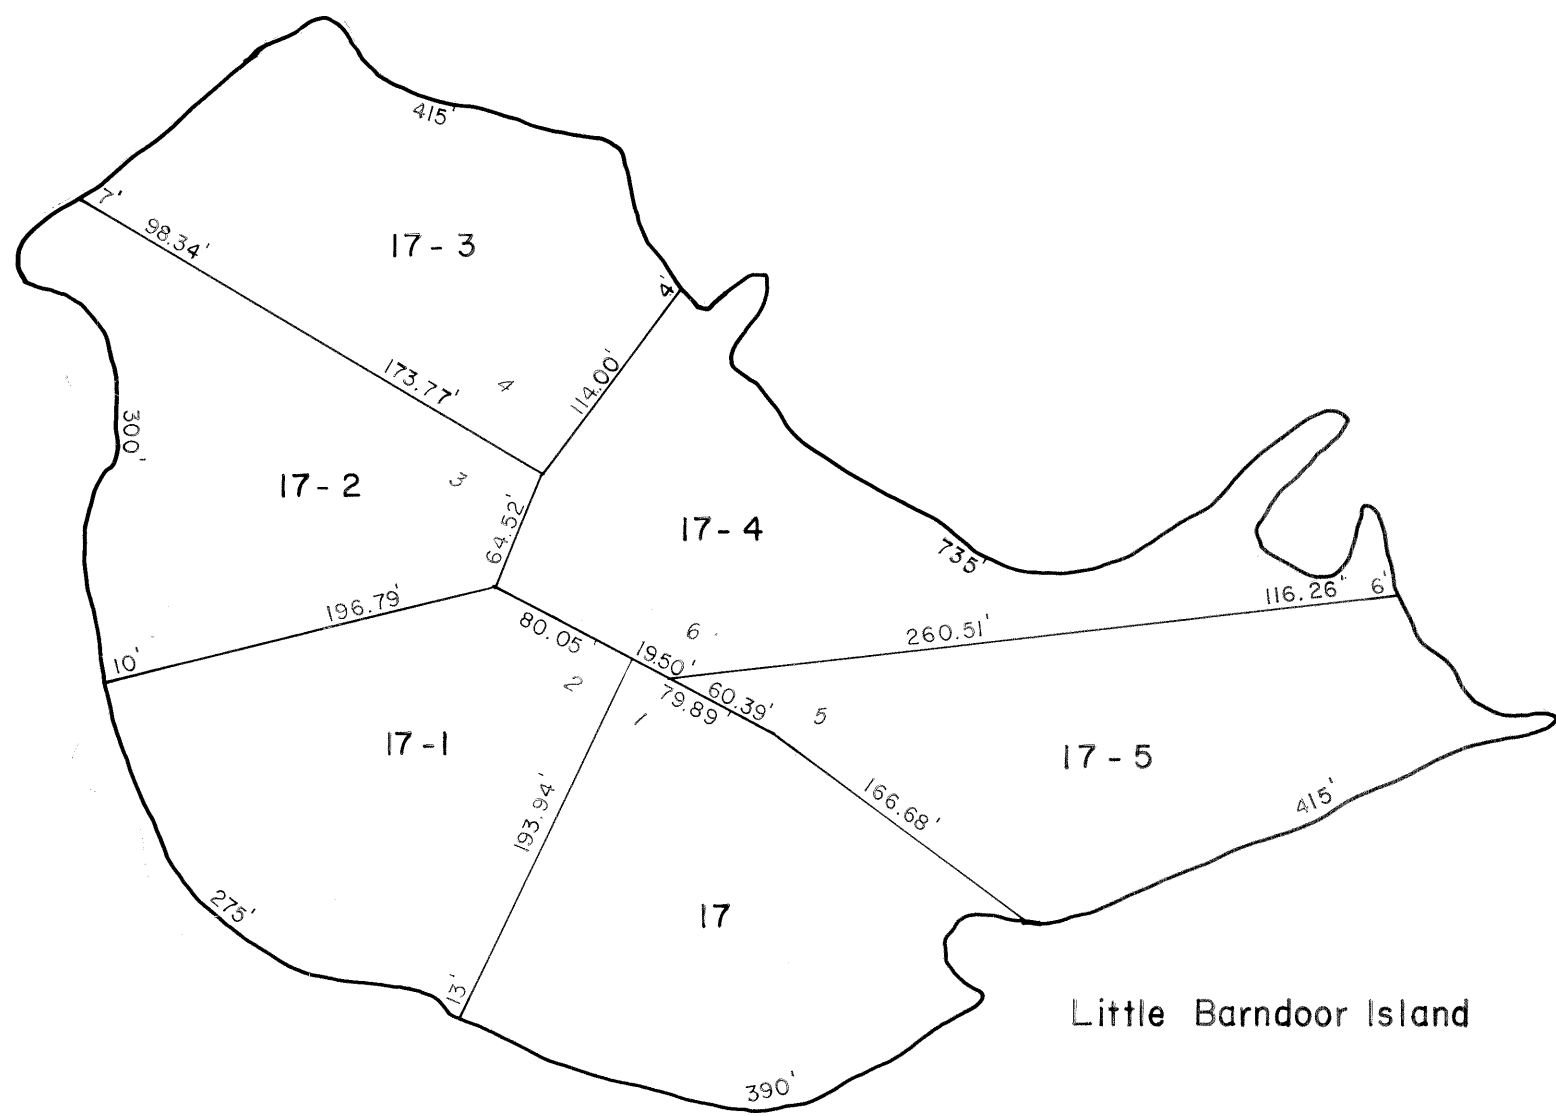

LAKE WINNIPESAUKEE

LAKE WINNIPESAUKEE

Little Barndoor Island

Big Barndoor Island

NO PARCEL 18, 28

**LEGEND**  
PARCEL NUMBERS ..... 1  
ADJACENT MAPS .....  
MATCH LINE .....

For Assessment Purposes  
Not to be used for Conveyances

REVISED & REPRINTED BY  
CAI TECHNOLOGIES  
LITTLETON NH 03561

PROPERTY MAP  
**TOWN OF ALTON**  
BELKNAP COUNTY, NEW HAMPSHIRE  
PREPARED BY  
JAMES W. SEWALL COMPANY OLD TOWN, MAINE  
SCALE 1 INCH = 100 ± FEET