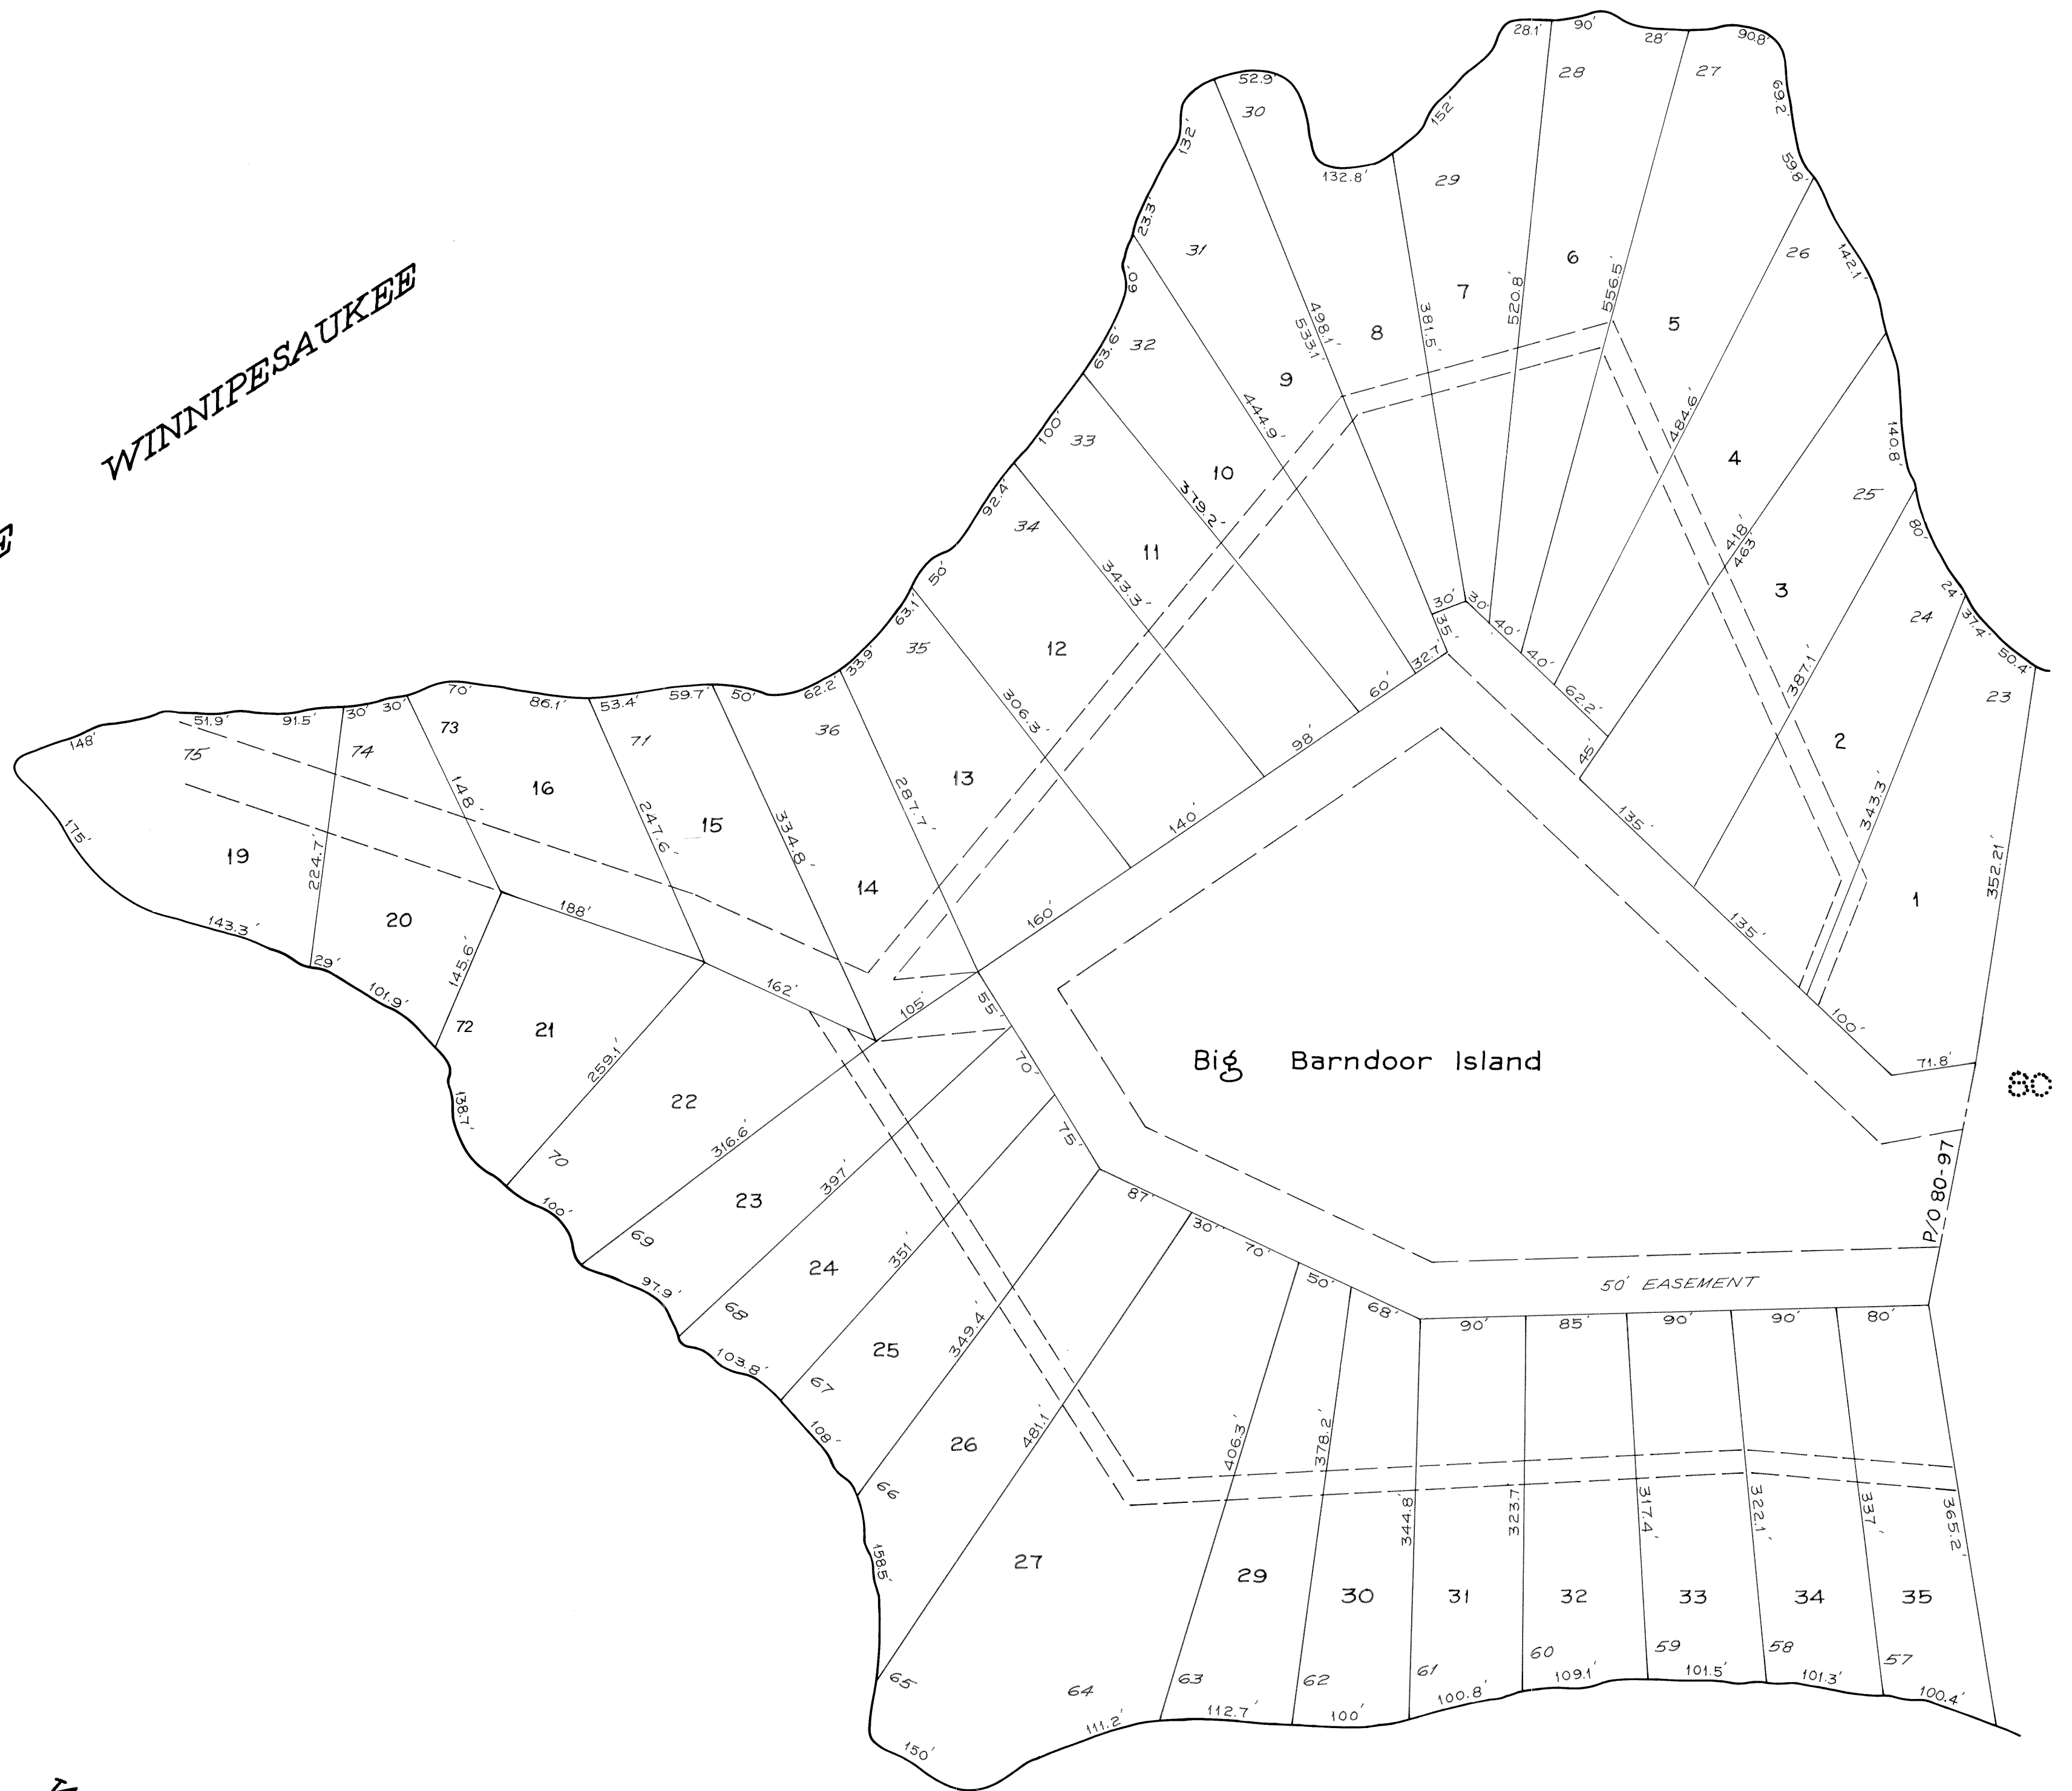

LAKE WINNIPESAUKEE

LAKE WINNIPESAUKEE

Little Barndoor Island

Big Barndoor Island

NO PARCEL 18, 28

**LEGEND**  
PARCEL NUMBERS ..... 1  
ADJACENT MAPS .....  
MATCH LINE .....

For Assessment Purposes  
Not to be used for Conveyances

REVISED & REPRINTED BY  
CAI TECHNOLOGIES  
LITTLETON NH 03561

PROPERTY MAP  
**TOWN OF ALTON**  
BELKNAP COUNTY, NEW HAMPSHIRE  
PREPARED BY  
JAMES W. SEWALL COMPANY OLD TOWN, MAINE  
SCALE 1 INCH = 100 ± FEET