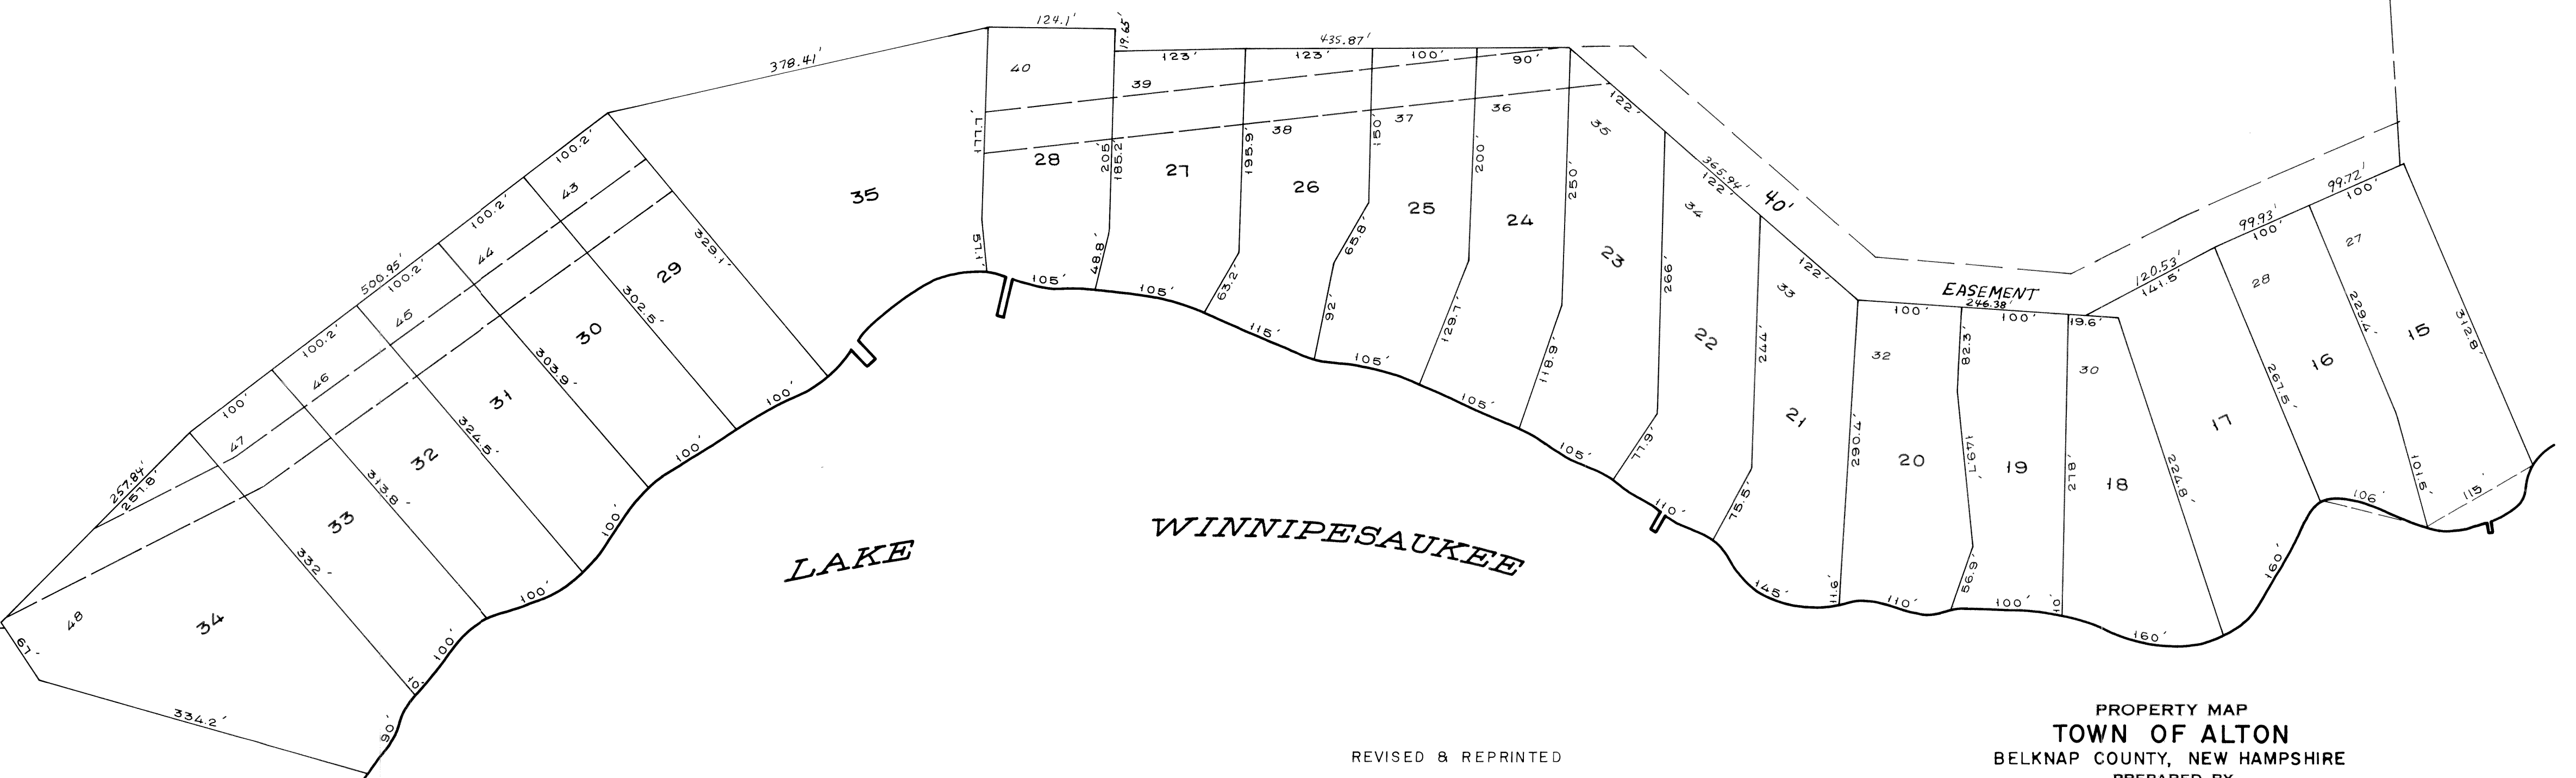

LAKE

WINNIPESAUKEE

Rattlesnake Island

76

P/O 76-96

79

LAKE

WINNIPESAUKEE

LEGEND

- PARCEL NUMBERS 1
- ADJACENT MAPS 2
- MATCH LINE 3

For Assessment Purposes
Not to be used for Conveyances

REVISED & REPRINTED
CAI TECHNOLOGIES
LITTLETON NH 03561

PROPERTY MAP
TOWN OF ALTON
BELKNAP COUNTY, NEW HAMPSHIRE
PREPARED BY
JAMES W. SEWALL COMPANY OLD TOWN, MAINE
SCALE 1 INCH = 100 ± FEET